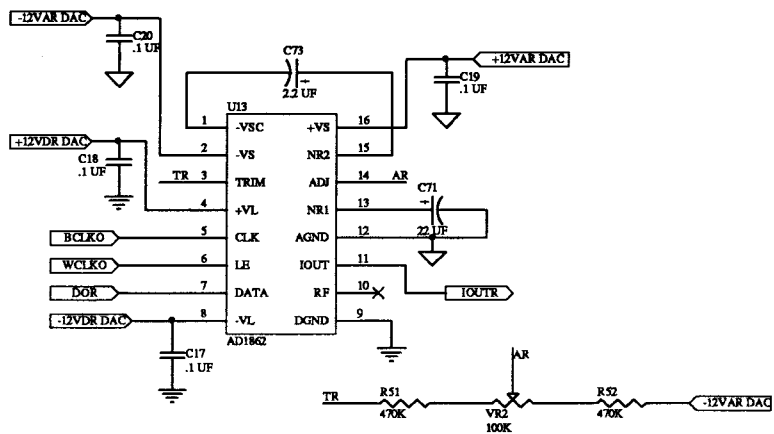

Title		
AUDIO ALCHEMY DDE V3		
Size	Number	Revision
B		
Date:	12 May 1995	Sheet 3 of 6
File:	C:\ADDS\CH0DEV3-3.SCH	Drawn By: RICHARD LUDWIG