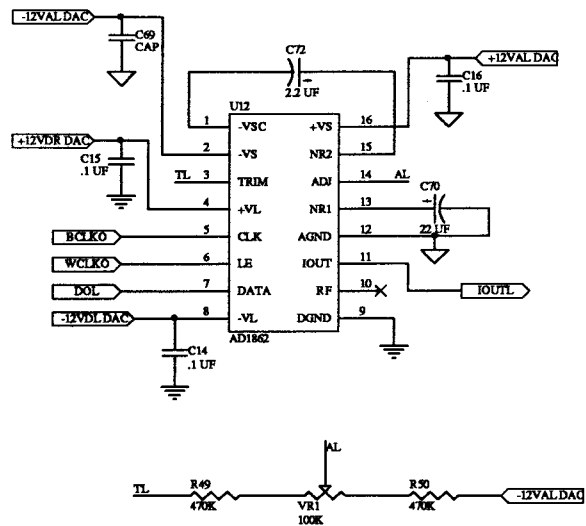

Title		
AUDIO ALCHEMY DDE V3		
Size	Number	Revision
B		
Date:	12 May 1995	Sheet 3 of 6
File:	C:\ADDS\CH0DEV3-3.SCH	Drawn By: RICHARD LUDWIG