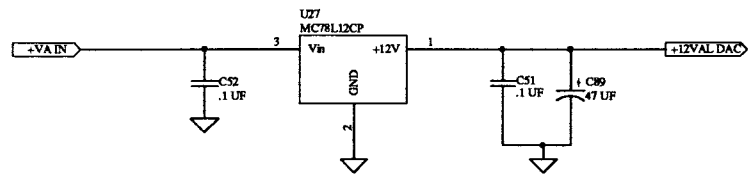

Title: AUDIO ALCHEMY DDE V3		
Size: B	Number:	Revision:
Date: 12-May-1995	Sheet 5 of 8	
File: C:\ADVSCH\DDDEV3-3.SCH	Drawn By: RICHARD LIDDELL