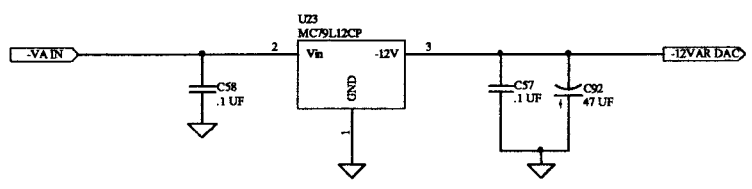

Title: AUDIO ALCHEMY DDE V3		
Size: B	Number:	Revision:
Date: 12-May-1995	Sheet 5 of 8	
File: C:\ADVSCH\DDDEV3-3.SCH	Drawn By: RICHARD LIDDELL