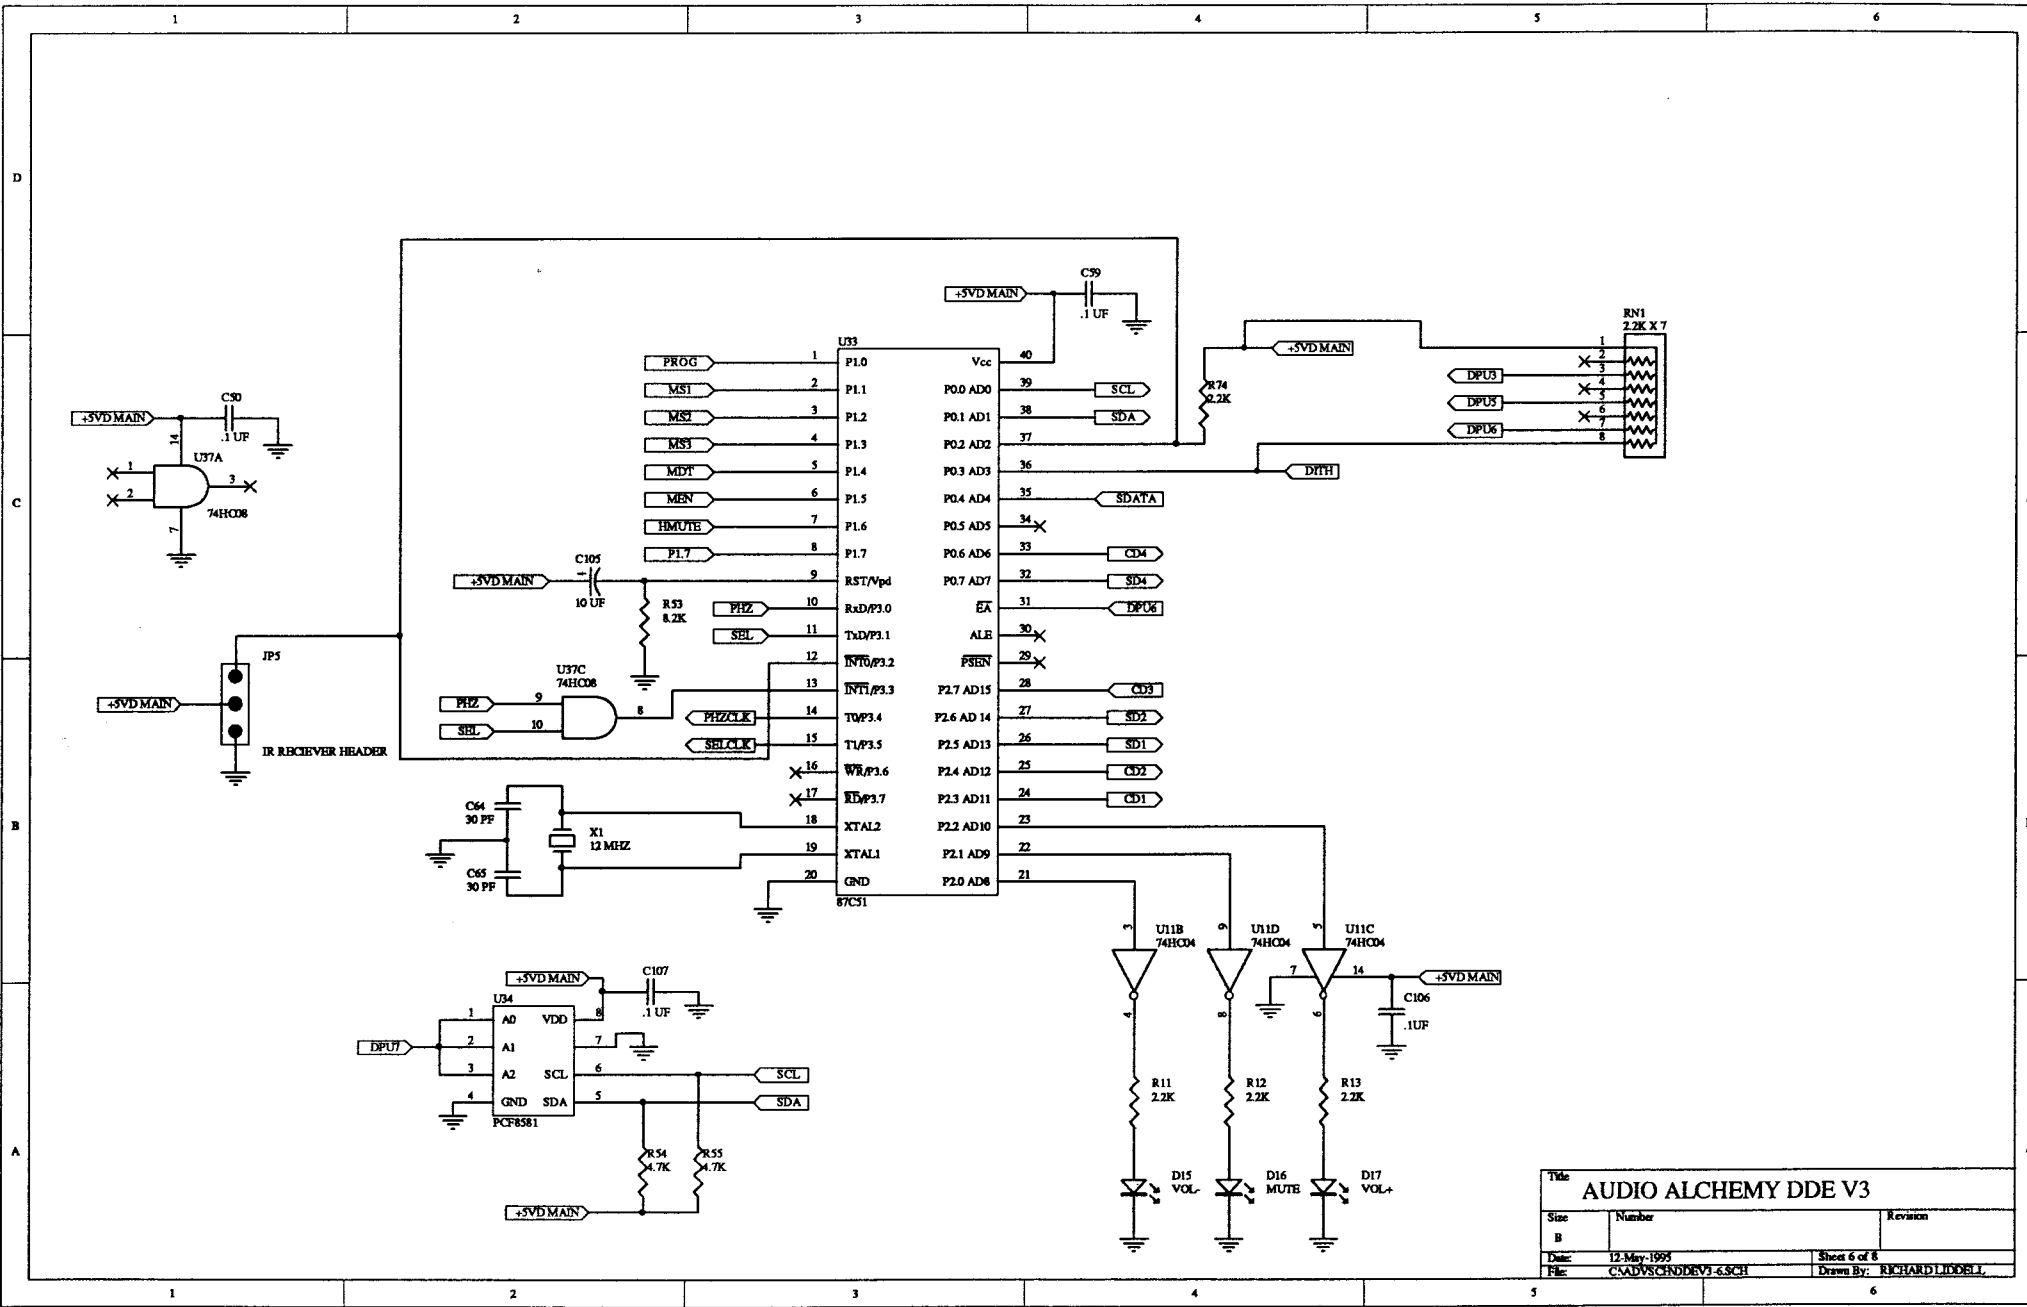

Title		
AUDIO ALCHEMY DDE V3		
Size	Number	Revision
B		
Date:	12-May-1993	Sheet 6 of 8
File:	CSADV3SCHDDREV3-6.SCH	Drawn By: RICHARD LINDELL

Title		
AUDIO ALCHEMY DDE V3		
Size	Number	Revision
B		
Date:	12-May-1995	Sheet 8 of 8
File:	CAADV5SCHDDEV3.8.SCH	Drawn By: RICHARD LIDDELL