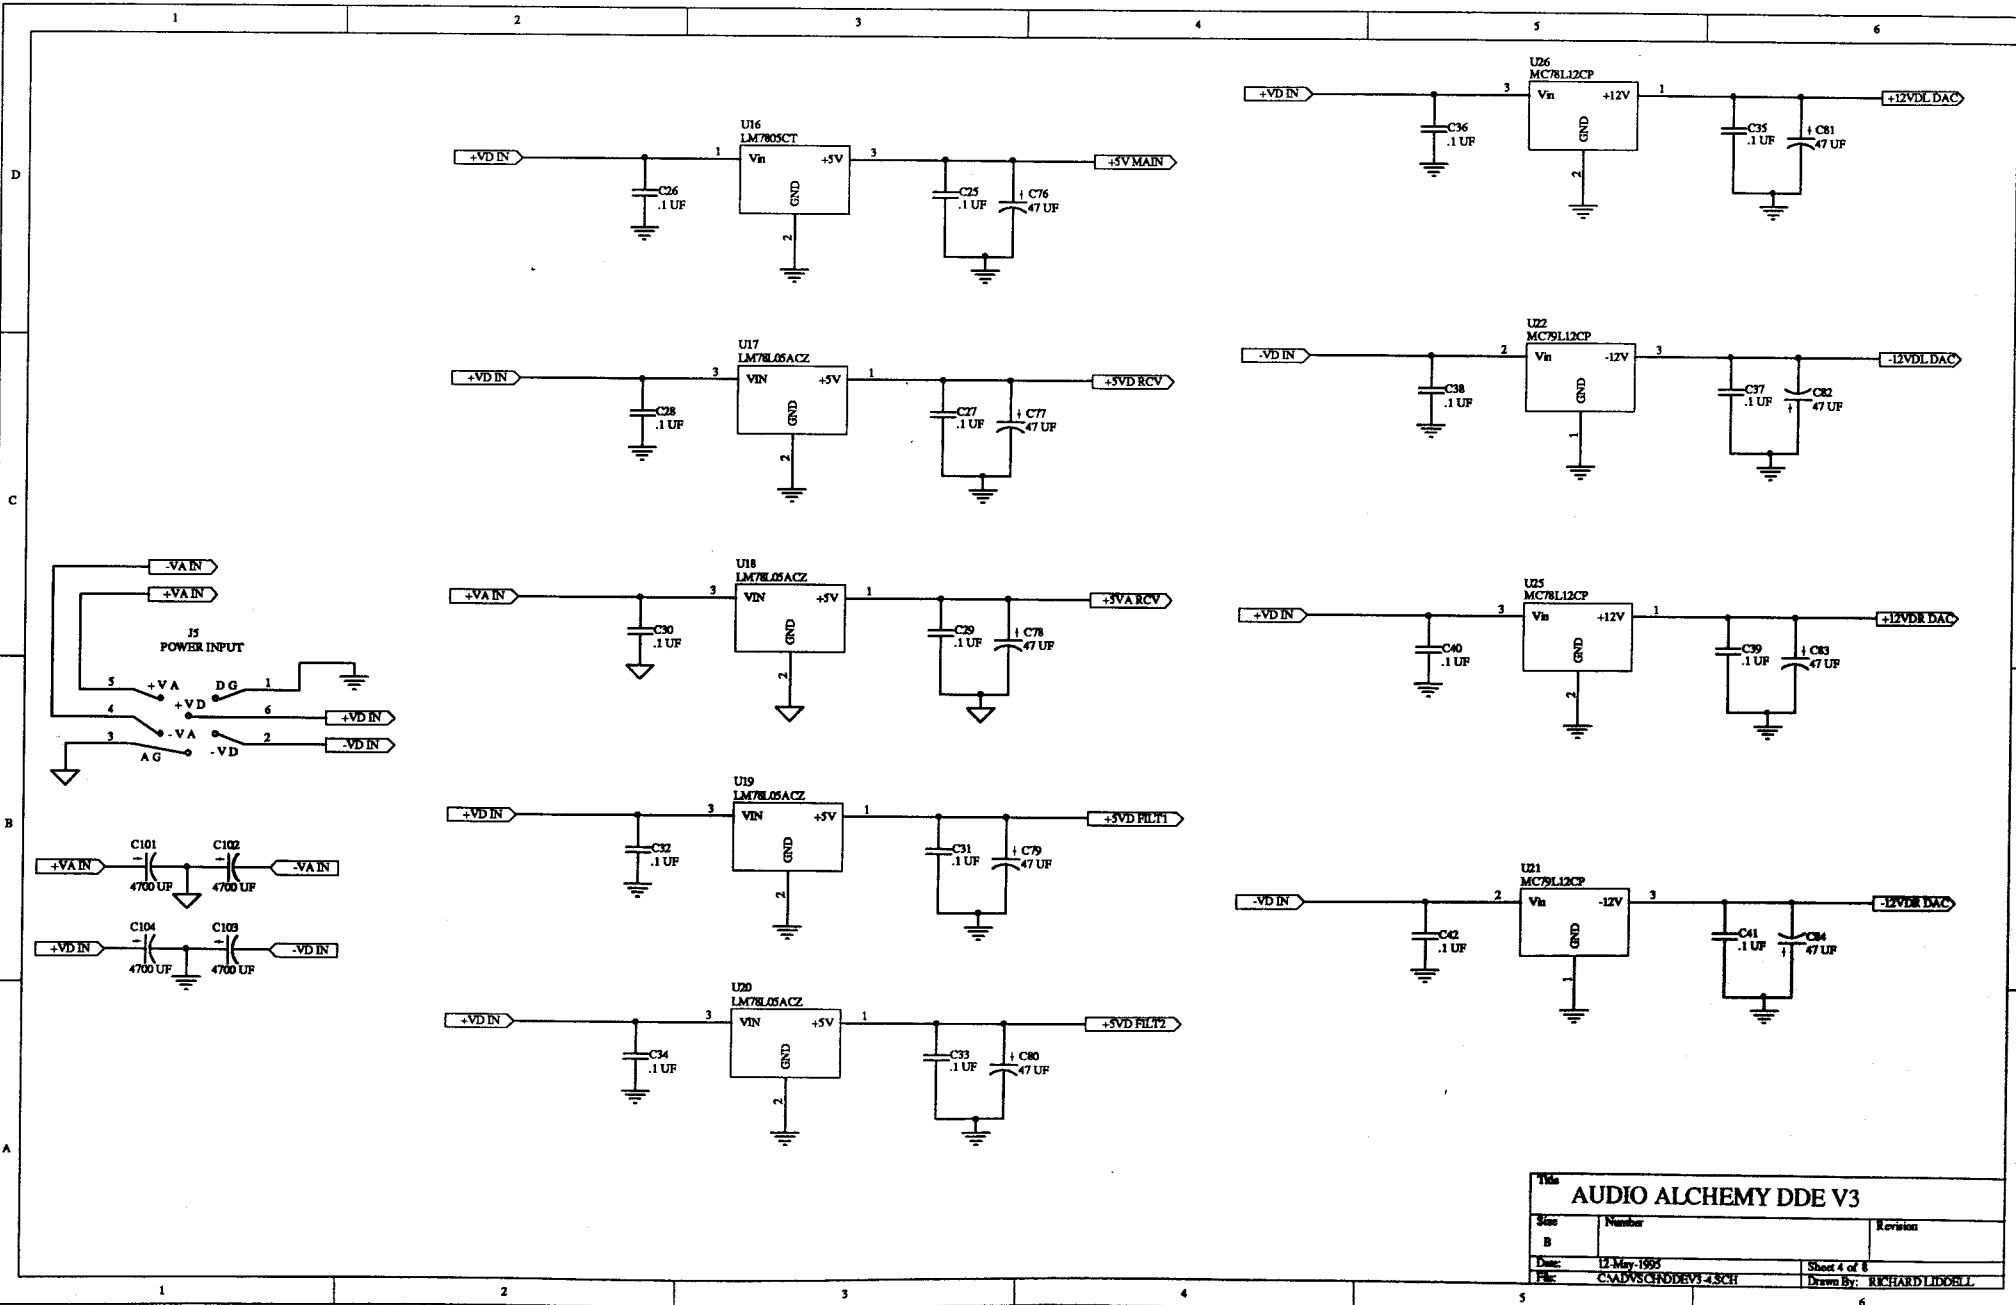

Title		
AUDIO ALCHEMY DDE V3		
Size	Number	Revision
B		
Date:	0 May 1995	Sheet 4 of 8
File:	C:\ADDS\CH05EV3.JSCH	Drawn By: RICHARD LIDOBELL