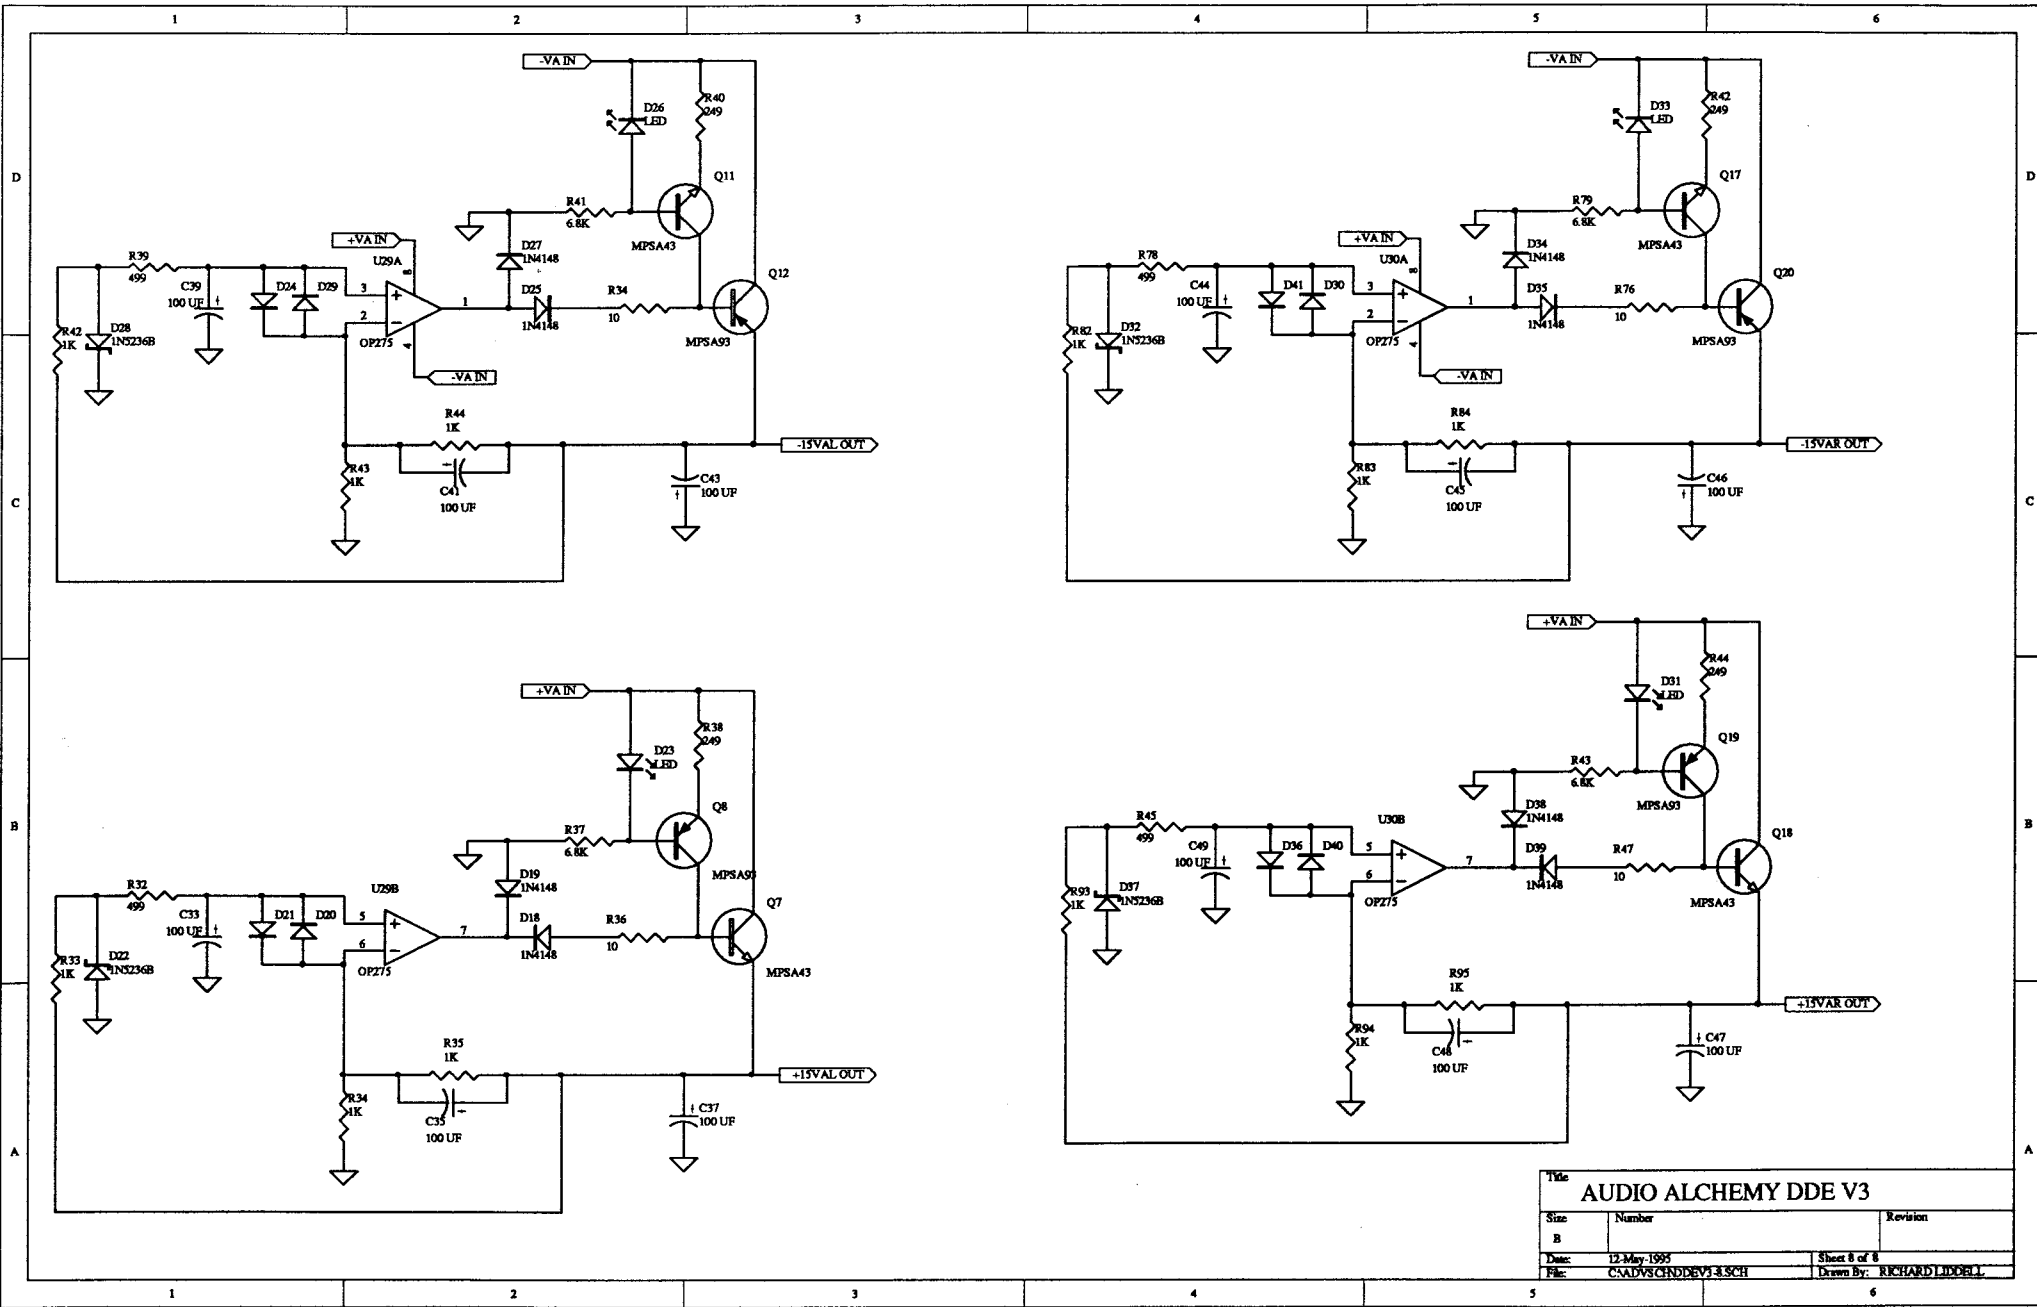

Title		
AUDIO ALCHEMY DDE V3		
Size	Number	Revision
B		
Date:	12-May-1993	Sheet 6 of 8
File:	CSADV3SCHDDREV3-6.SCH	Drawn By: RICHARD LINDELL

Title		
AUDIO ALCHEMY DDE V3		
Size	Number	Revision
B		
Date:	12-May-1995	Sheet 8 of 8
File:	CAADV5SCHDDEV3.8.SCH	Drawn By: RICHARD LIDDELL