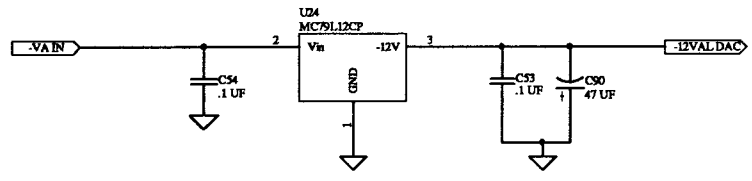

Title: AUDIO ALCHEMY DDE V3		
Size: B	Number:	Revision:
Date: 12-May-1995	Sheet 5 of 8	
File: C:\ADVSCH\DDDEV3-3.SCH	Drawn By: RICHARD LIDDELL