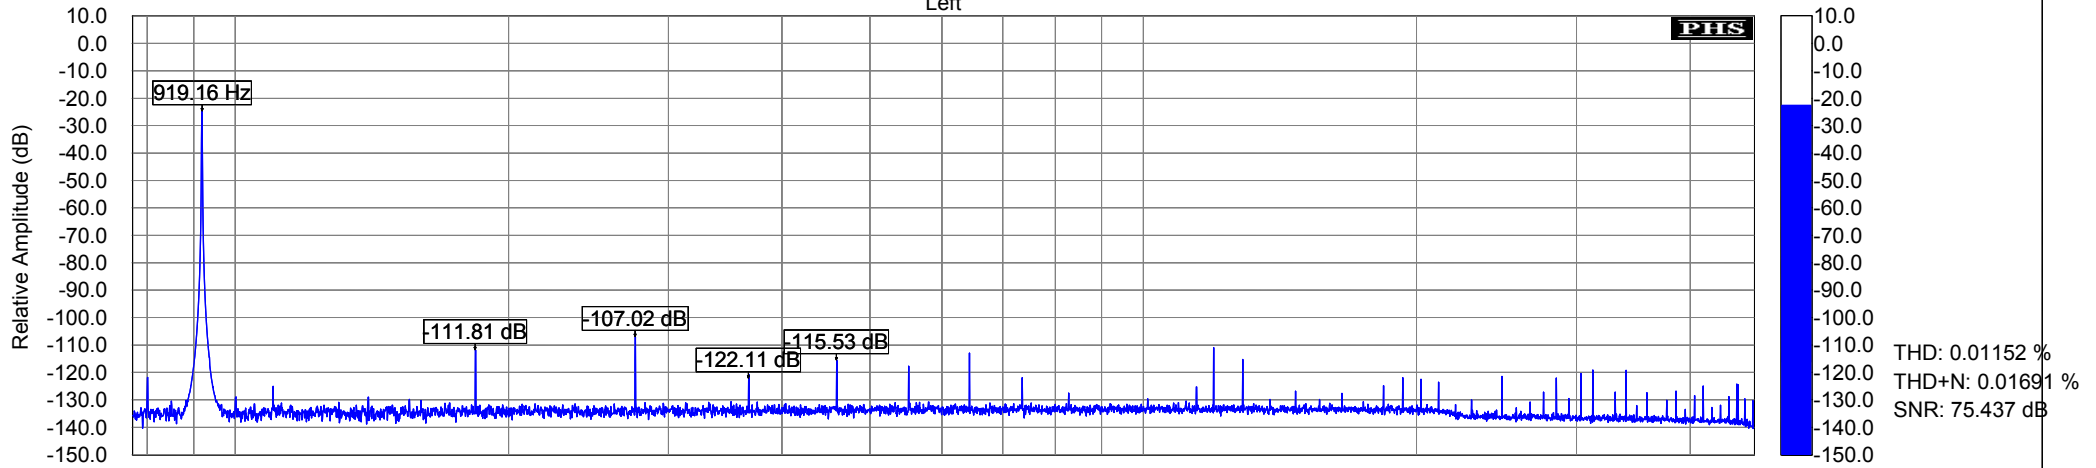

Sampling: 96000 Hz
FFT size: 131072
Averaging: Infinite
Window: Hanning

Printed by: SpectraPLUS Professional Edition
Licensed to: User
Sat Mar 25 21:14:29 2017

Left

Right