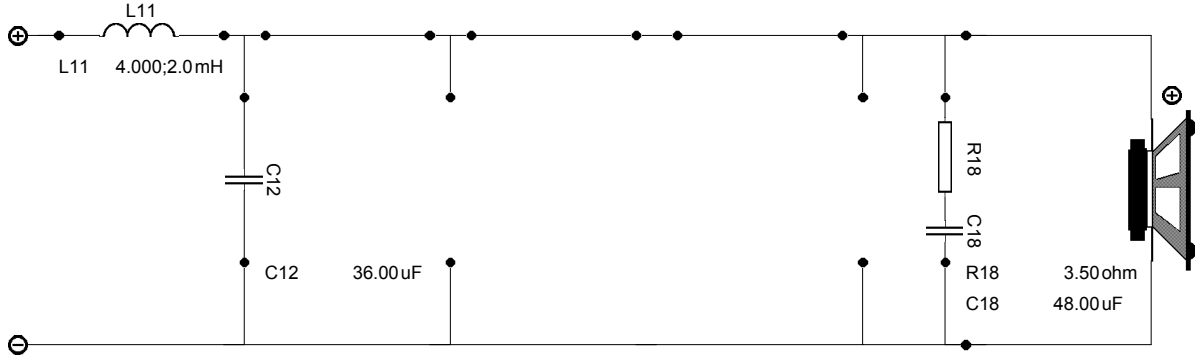

## Bass network

SPL data file : E:\SPECIAL\Сохраненные данные программ\35GDN\_SPL.txt  
Impedance data file : C:\Documents and Settings\SunLight\Рабочий стол\z\_35GDN.ZMA  
Re: 8.00 Ohm Le: 1.000 mH  
Rex: 0.00 Ohm  
Position (x,y,z) mm 0.0,0.0,0.0 mm

## Treble network

SPL data file : E:\SPECIAL\РАДИОКОНСТРУКЦИИ\акуст системы\Измерения\3GD31\_SPL.txt  
Impedance data file : C:\Documents and Settings\SunLight\Рабочий стол\z3gdv.ZMA  
Re: 8.00 Ohm Le: 0.350 mH  
Rex: 0.00 Ohm  
Position (x,y,z) mm 0.0,0.0,0.0 mm