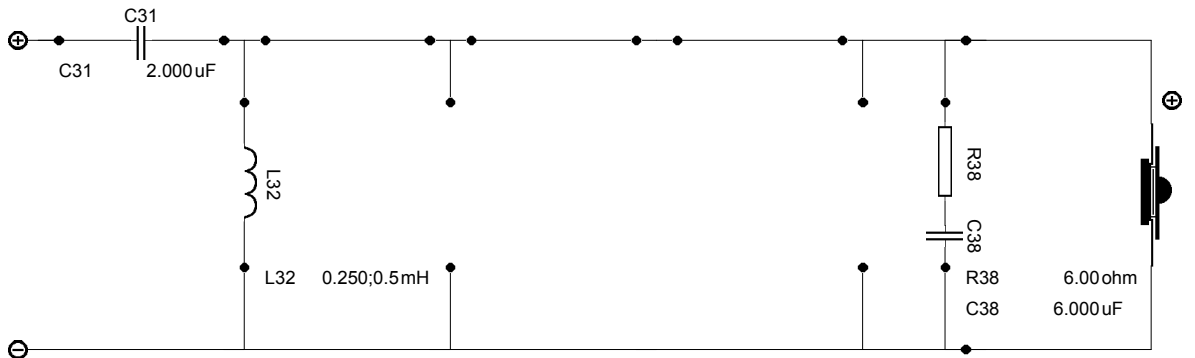

## Bass network

SPL data file : E:\SPECIAL\Сохраненные данные программ\35GDN\_SPL.txt  
Impedance data file : C:\Documents and Settings\SunLight\Рабочий стол\z\_35GDN.ZMA  
Re: 8.00 Ohm Le: 1.000 mH  
Rex: 0.00 Ohm  
Position (x,y,z) mm 0.0,0.0,0.0 mm

## Treble network

SPL data file : E:\SPECIAL\РАДИОКОНСТРУКЦИИ\акуст системы\Измерения\3GD31\_SPL.txt  
Impedance data file : C:\Documents and Settings\SunLight\Рабочий стол\z3gdv.ZMA  
Re: 8.00 Ohm Le: 0.350 mH  
Rex: 0.00 Ohm  
Position (x,y,z) mm 0.0,0.0,0.0 mm