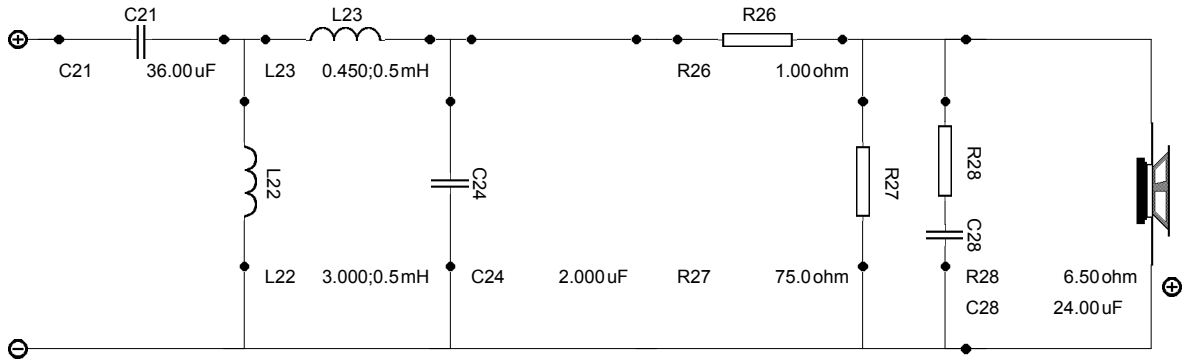

# 3 WAY FILTER

Filename: 25as109\_02.ftt

Fri Apr 28 10:53:36 2006

## Bass network

SPL data file : E:\SPECIAL\Сохраненные данные программ\35GDN\_SPL.txt  
Impedance data file : C:\Documents and Settings\SunLight\Рабочий стол\z\_35GDN.ZMA  
Re: 8.00 Ohm Le: 1.000 mH  
Rex: 0.00 Ohm  
Position (x,y,z) mm 0.0,0.0,0.0 mm

## Midrange network

SPL data file : E:\SPECIAL\Сохраненные данные программ\1314\_8\_SPL.txt  
Impedance data file : C:\Documents and Settings\SunLight\Рабочий стол\z1314.ZMA  
Re: 8.00 Ohm Le: 0.530 mH  
Rex: 0.00 Ohm  
Position (x,y,z) mm 0.0,0.0,0.0 mm

## Treble network

SPL data file : E:\SPECIAL\РАДИОКОНСТРУКЦИИ\акуст системы\Измерения\3GD31\_SPL.txt  
Impedance data file : C:\Documents and Settings\SunLight\Рабочий стол\z3gdv.ZMA  
Re: 8.00 Ohm Le: 0.350 mH  
Rex: 0.00 Ohm  
Position (x,y,z) mm 0.0,0.0,0.0 mm